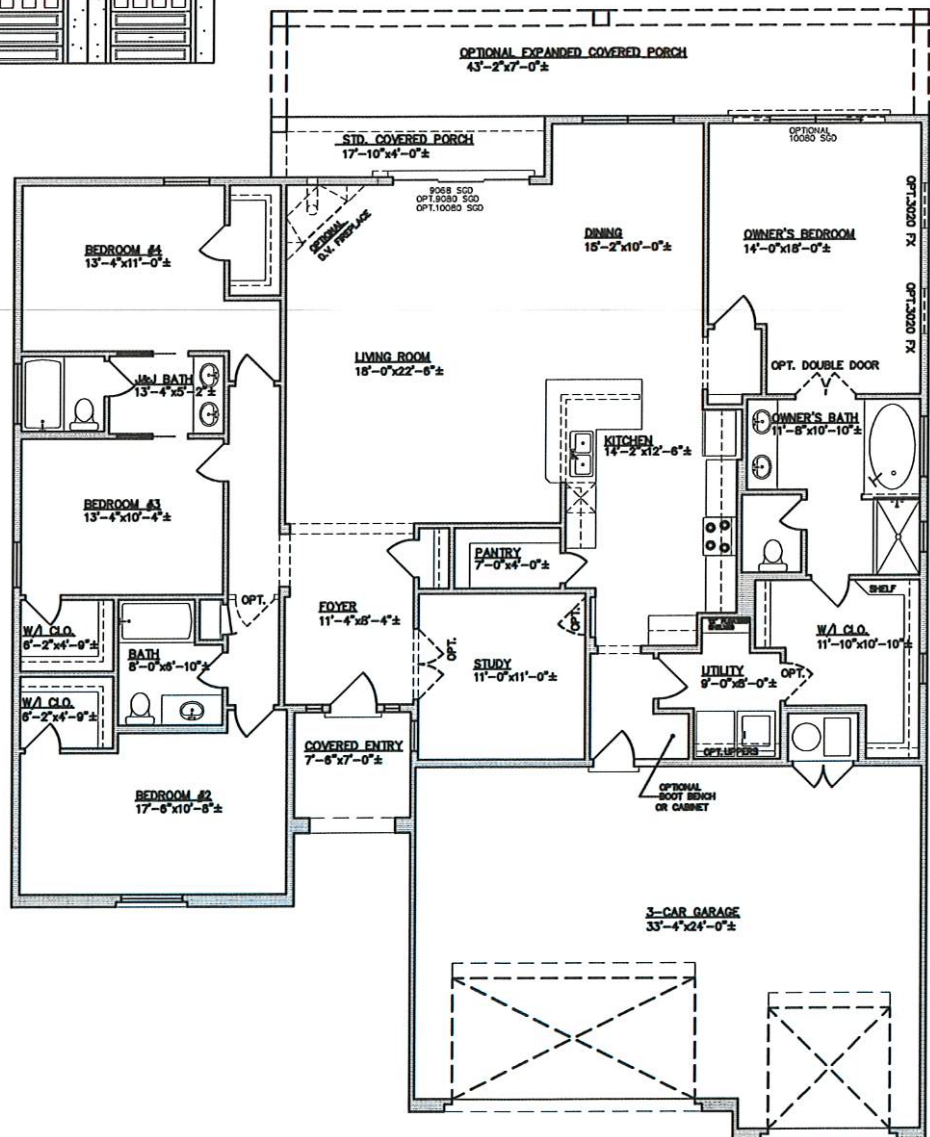

*Opt. stone veneer

Royal Troon

2595 square feet

Handwritten signature

All square footage is approximate. Renderings are conceptions and may vary slightly from actual home. Windows may vary with exterior design. Homes may be built reverse of plans shown, depending on site conditions. Minor architectural changes may be made from time to time at the option of the builder. Model homes may feature upgrade options at additional expense. Pricing, included features and available floor plans subject to change without notice or obligation. Please consult your Sales Professional for details.