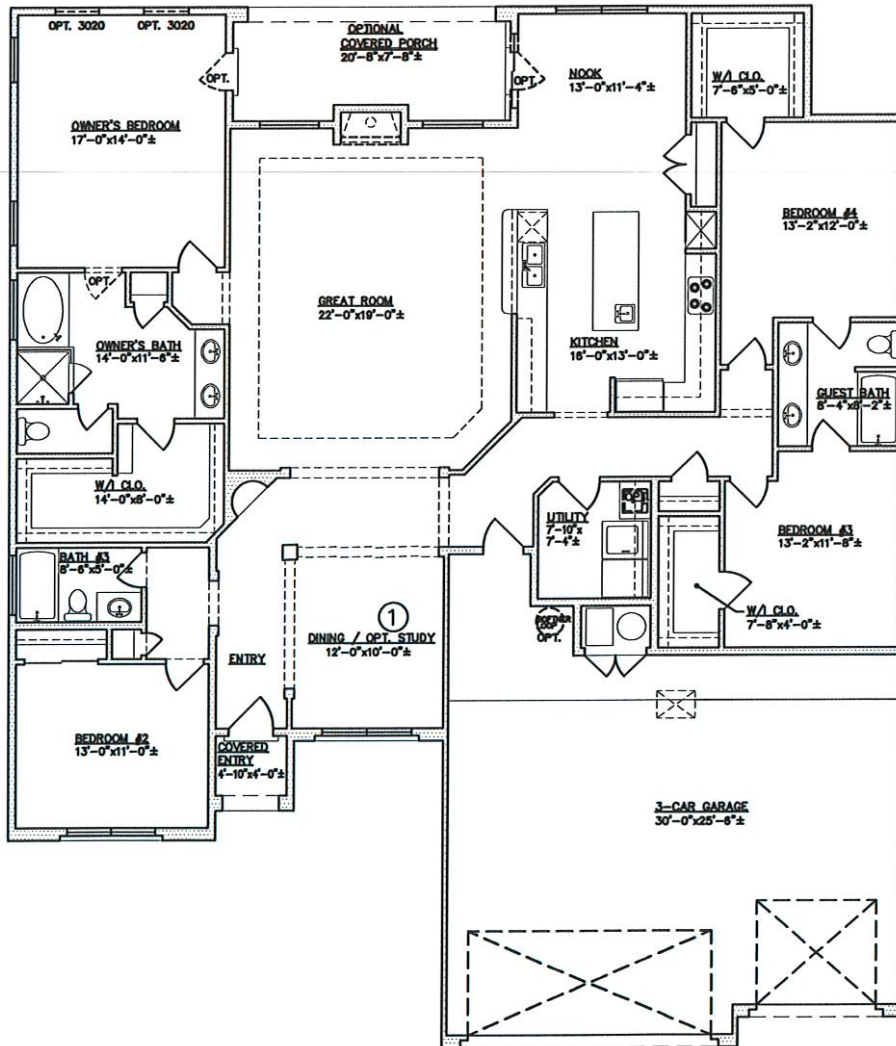

Blue Winged Olive

2653 square feet

*Opt. stone veneer

① OPTIONAL STUDY

All square footage is approximate. Renderings are conceptions and may vary slightly from actual home. Windows may vary with exterior design. Homes may be built reverse of plans shown, depending on site conditions. Minor architectural changes may be made from time to time at the option of the builder. Model homes may feature upgrade options at additional expense. Pricing, included features and available floor plans subject to change without notice or obligation. Please consult your Sales Professional for details.