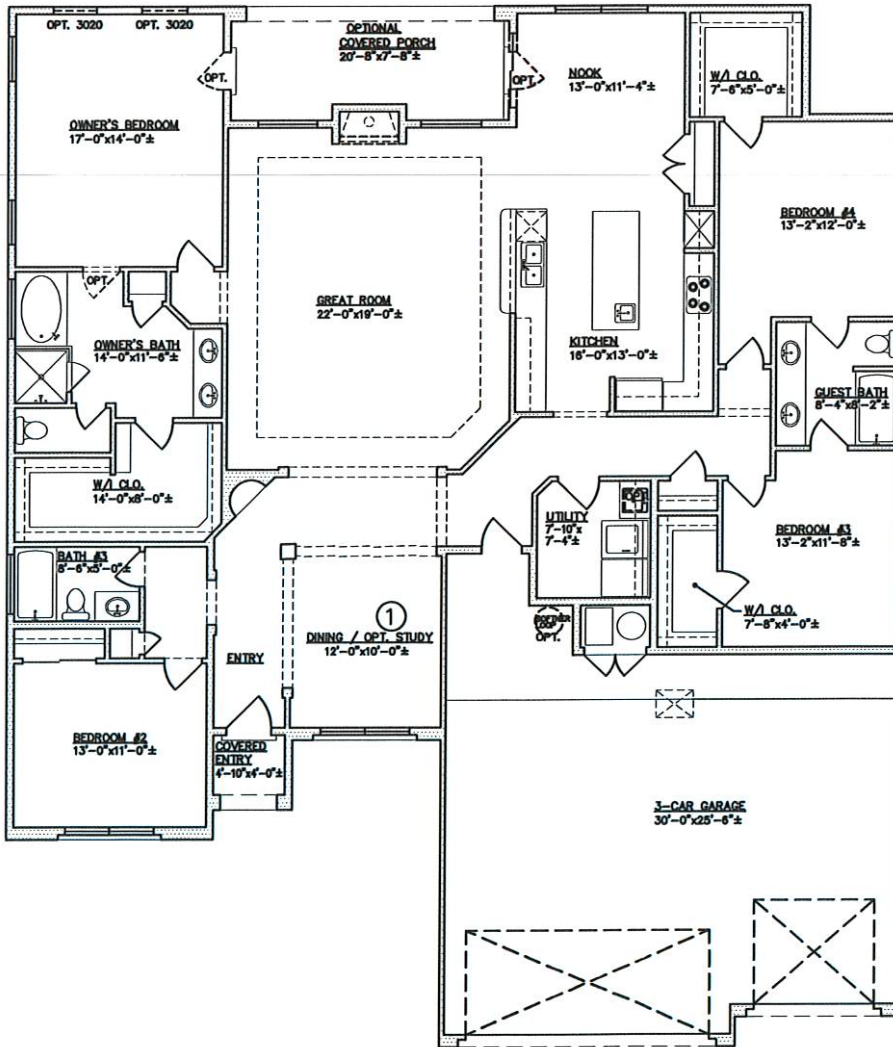

Blue Winged Olive

2653 square feet

*Opt. stone veneer

① OPTIONAL STUDY

All square footage is approximate. Renderings are conceptions and may vary slightly from actual home. Windows may vary with exterior design. Homes may be built reverse of plans shown, depending on site conditions. Minor architectural changes may be made from time to time at the option of the builder. Model homes may feature upgrade options at additional expense. Pricing, included features and available floor plans subject to change without notice or obligation. Please consult your Sales Professional for details.

*Art
KJ*