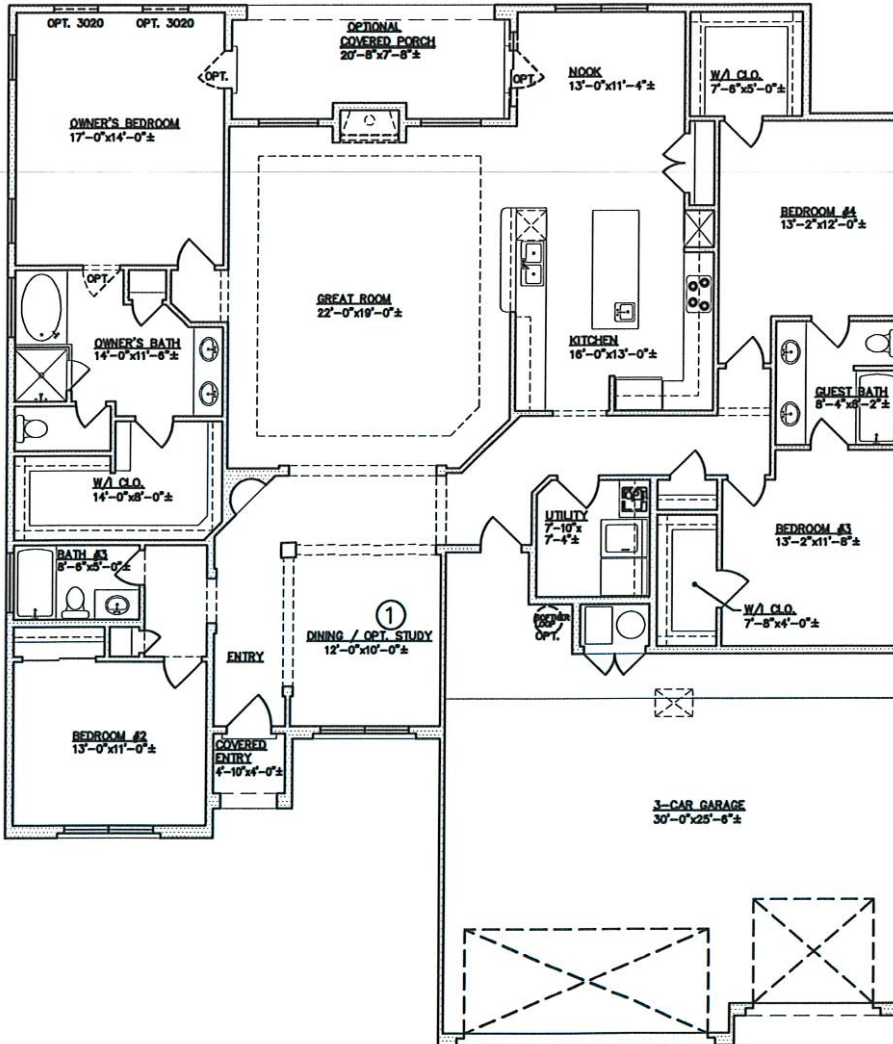

Blue Winged Olive

2653 square feet

*Opt. stone veneer

① OPTIONAL STUDY

Cal JH

All square footage is approximate. Renderings are conceptions and may vary slightly from actual home. Windows may vary with exterior design. Homes may be built reverse of plans shown, depending on site conditions. Minor architectural changes may be made from time to time at the option of the builder. Model homes may feature upgrade options at additional expense. Pricing, included features and available floor plans subject to change without notice or obligation. Please consult your Sales Professional for details.