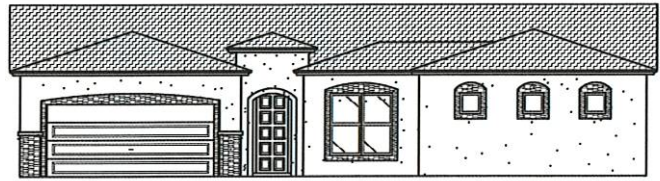

Rusty Spinner

2628 square feet

*Opt. stone veneer

*Opt. stone veneer

All square footage is approximate. Renderings are conceptions and may vary slightly from actual home. Windows may vary with exterior design. Homes may be built reverse of plans shown, depending on site conditions. Minor architectural changes may be made from time to time at the option of the builder. Model homes may feature upgrade options at additional expense. Pricing, included features and available options or plans subject to change without notice or obligation. Please consult your Sales Professional for details.