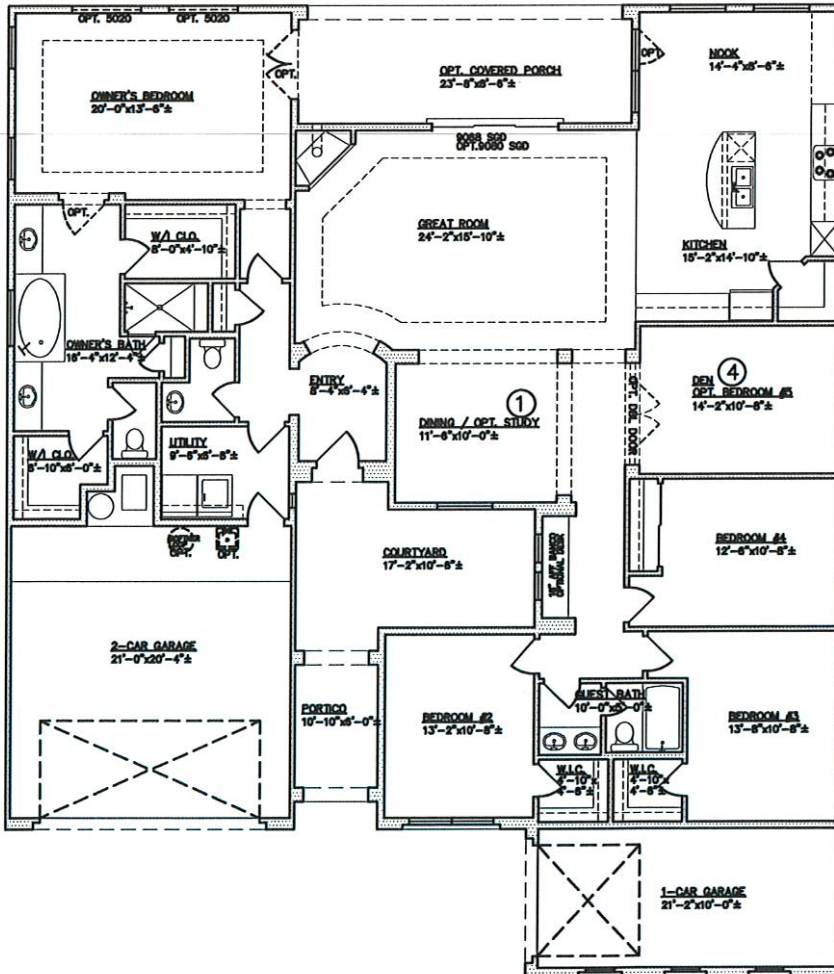

Rusty Spinner

2628 square feet

*Opt. stone veneer

*Opt. stone veneer

All square footage is approximate. Renderings are conceptions and may vary slightly from actual home. Windows may vary with exterior design. Homes may be built reverse of plans shown, depending on site conditions. Minor architectural changes may be made from time to time at the option of the builder. Model homes may feature upgrade options at additional expense. Pricing, included features and available options or plans subject to change without notice or obligation. Please consult your Sales Professional for details.

Bob K