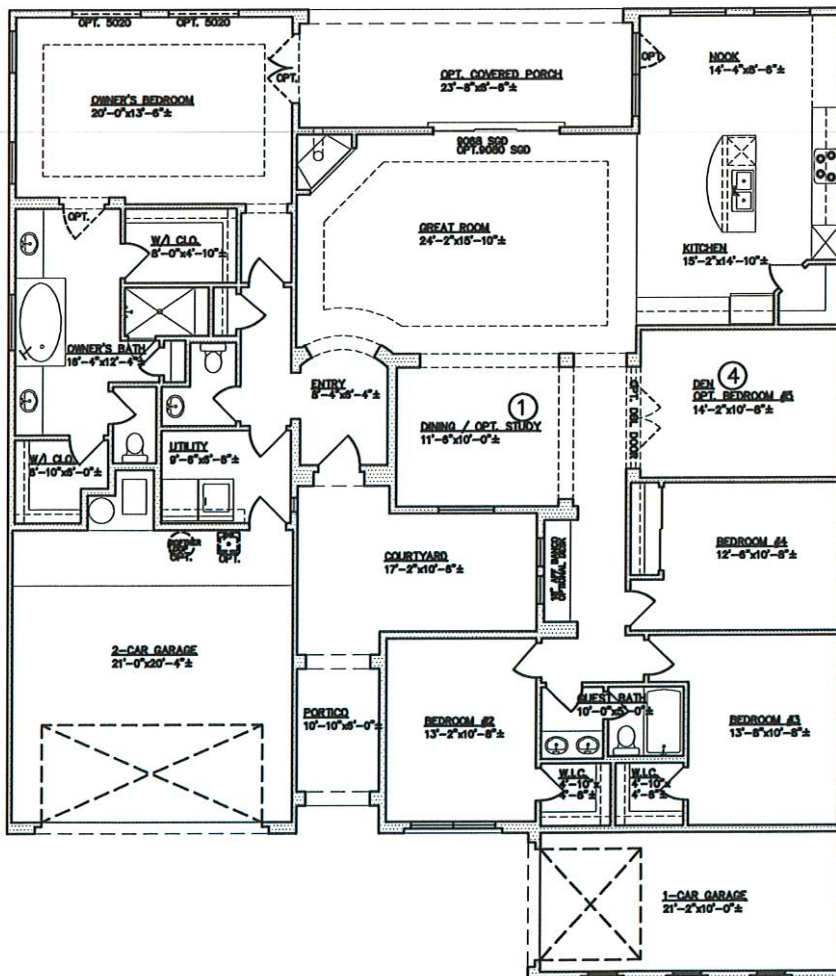

## Rusty Spinner

2628 square feet

\*Opt. stone veneer

*del*  
JG

All square footage is approximate. Renderings are conceptions and may vary slightly from actual home. Windows may vary with exterior design. Homes may be built reverse of plans shown, depending on site conditions. Minor architectural changes may be made from time to time at the option of the builder. Model homes may feature upgrade options at additional expense. Pricing, included features and available floor plans subject to change without notice or obligation. Please consult your Sales Professional for details.