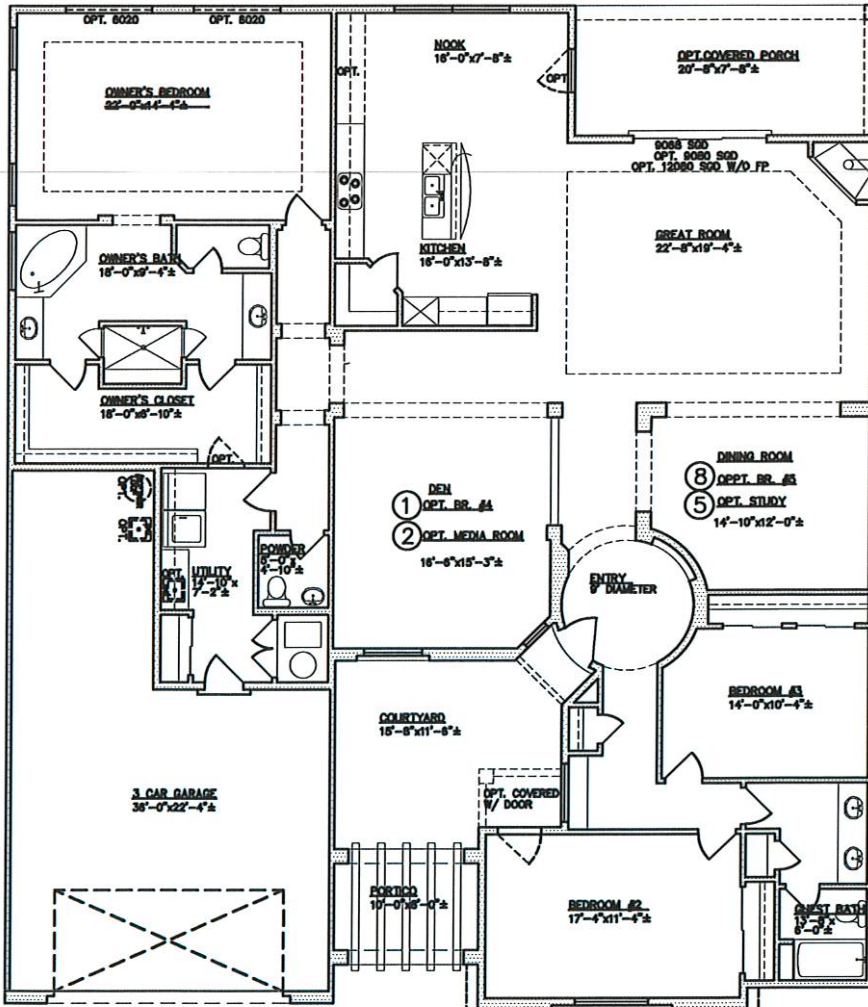

## Prince

2988 square feet

\*Opt. stone veneer

\*Opt. stone veneer

All square footage is approximate. Renderings are conceptions and may vary slightly from actual home. Windows may vary with exterior design. Homes may be built reverse of plans shown, depending on site conditions. Minor architectural changes may be made from time to time at the option of the builder. Model homes may feature upgrade options at additional expense. Pricing, included features and available door plans subject to change without notice or obligation. Please consult your Sales Professional for details.