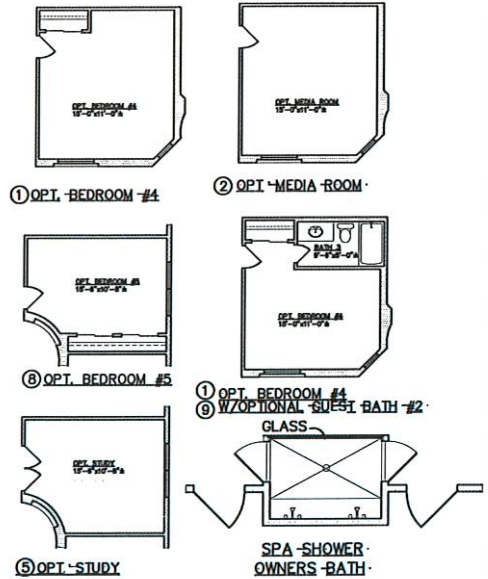

## Prince

2988 square feet

\*Opt. stone veneer

\*Opt. stone veneer

All square footage is approximate. Renderings are conceptions and may vary slightly from actual home. Windows may vary with exterior design. Homes may be built reverse of plans shown, depending on site conditions. Minor architectural changes may be made from time to time at the option of the builder. Model homes may feature upgrade options at additional expense. Pricing, included features and available door plans subject to change without notice or obligation. Please consult your Sales Professional for details.