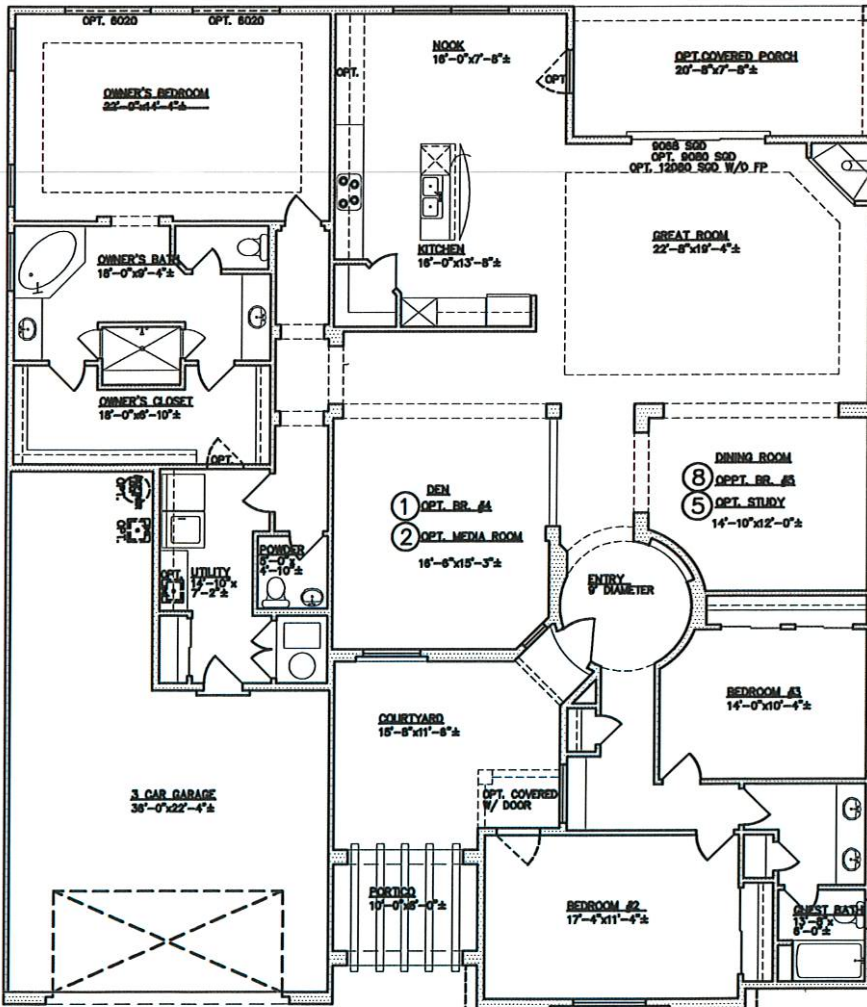

## Prince

2988 square feet

\*Opt. stone veneer

All square footage is approximate. Renderings are conceptions and may vary slightly from actual home. Windows may vary with exterior design. Homes may be built reverse of plans shown, depending on site conditions. Minor architectural changes may be made from time to time at the option of the builder. Model homes may feature upgrade options at additional expense. Pricing, included features and available for plans subject to change without notice or obligation. Please consult your Sales Professional for details.