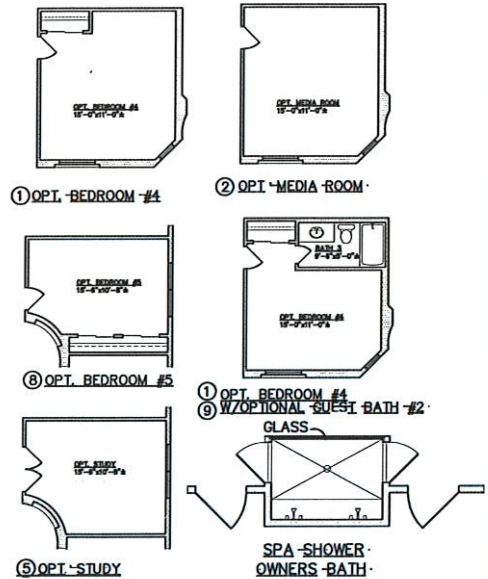

## Prince

2988 square feet

\*Opt. stone veneer

All square footage is approximate. Renderings are conceptions and may vary slightly from actual home. Windows may vary with exterior design. Homes may be built reverse of plans shown, depending on site conditions. Minor architectural changes may be made from time to time at the option of the builder. Model homes may feature upgrade options at additional expense. Pricing, included features and available for plans subject to change without notice or obligation. Please consult your Sales Professional for details.