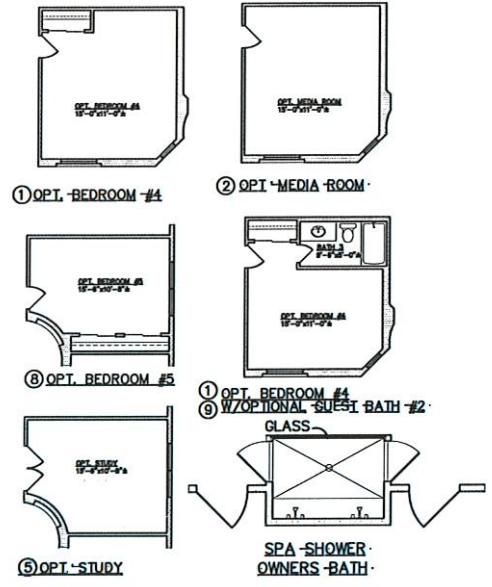

Prince

2988 square feet

*Opt. stone veneer

*Opt. stone veneer

All square footage is approximate. Renderings are conceptions and may vary slightly from actual home. Windows may vary with exterior design. Homes may be built reverse of plans shown, depending on site conditions. Minor architectural changes may be made from time to time at the option of the builder. Model homes may feature upgrade options at additional expense. Pricing, included features and available or plans subject to change without notice or obligation. Please consult your Sales Professional for details.

15