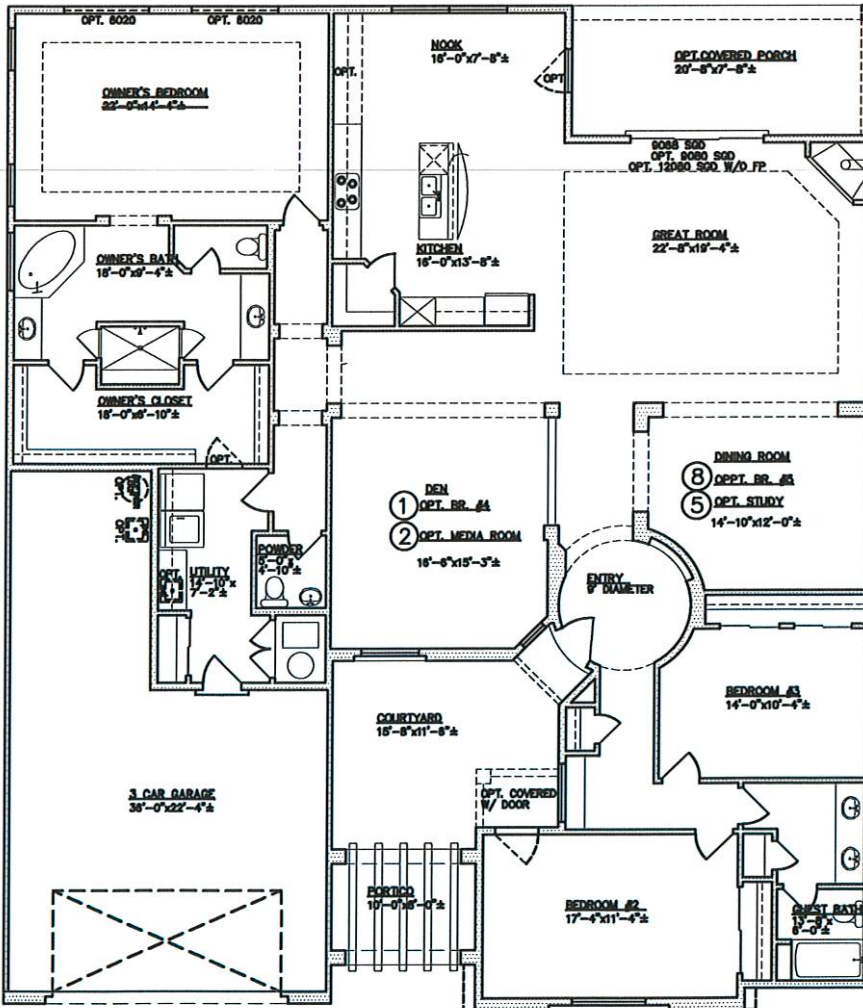

Prince

2988 square feet

*Opt. stone veneer

*Opt. stone veneer

All square footage is approximate. Renderings are conceptions and may vary slightly from actual home. Windows may vary with exterior design. Homes may be built reverse of plans shown, depending on site conditions. Minor architectural changes may be made from time to time at the option of the builder. Model homes may feature upgrade options at additional expense. Pricing, included features and available or plans subject to change without notice or obligation. Please consult your Sales Professional for details.