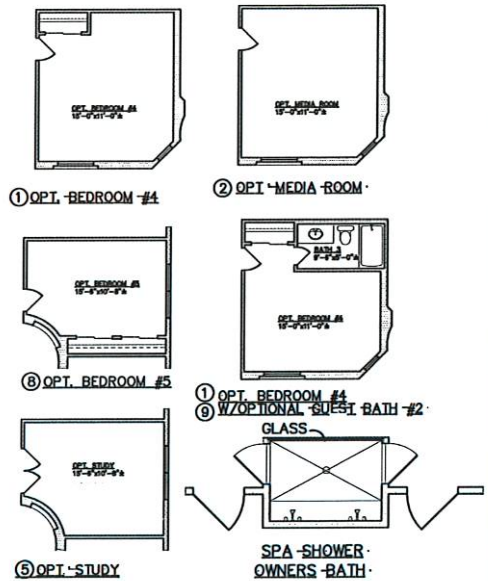

Prince

2988 square feet

*Opt. stone veneer

All square footage is approximate. Renderings are conceptions and may vary slightly from actual home. Windows may vary with exterior design. Homes may be built reverse of plans shown, depending on site conditions. Minor architectural changes may be made from time to time at the option of the builder. Model homes may feature upgrade options at additional expense. Pricing, included features and available floor plans subject to change without notice or obligation. Please consult your Sales Professional for details.