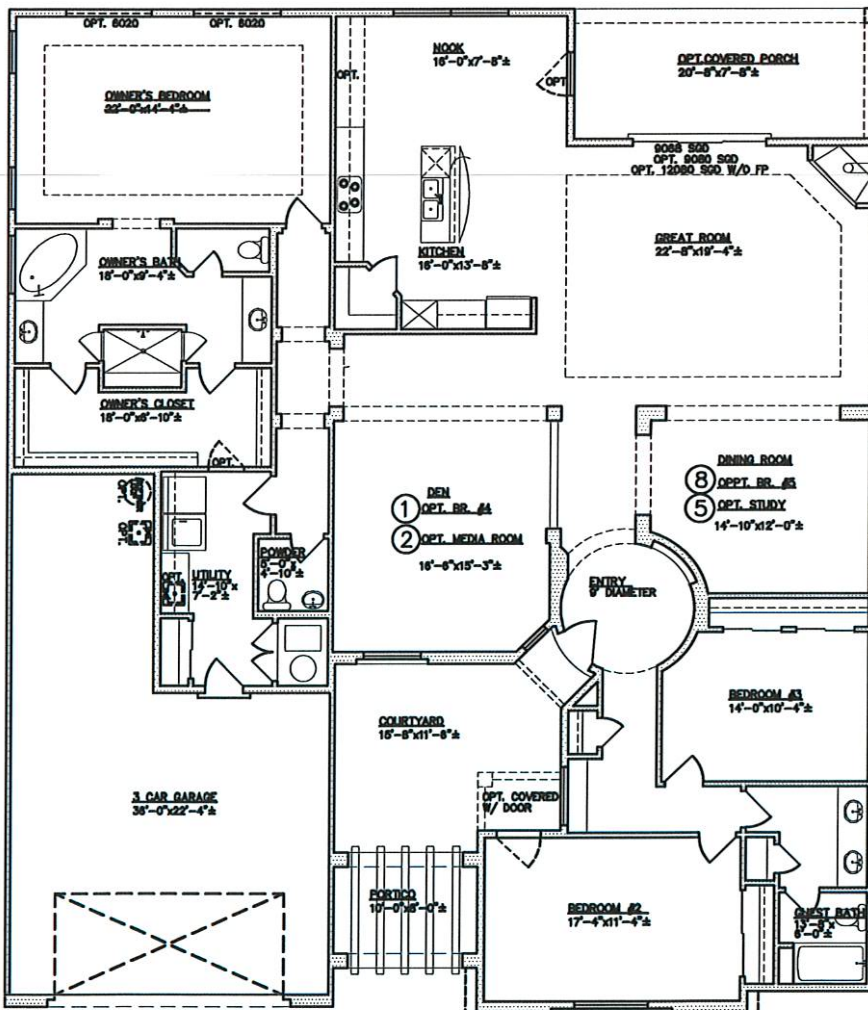

Prince

2988 square feet

*Opt. stone veneer

All square footage is approximate. Renderings are conceptions and may vary slightly from actual home. Windows may vary with exterior design. Homes may be built reverse of plans shown, depending on site conditions. Minor architectural changes may be made from time to time at the option of the builder. Model homes may feature upgrade options at additional expense. Pricing, included features and available floor plans subject to change without notice or obligation. Please consult your Sales Professional for details.