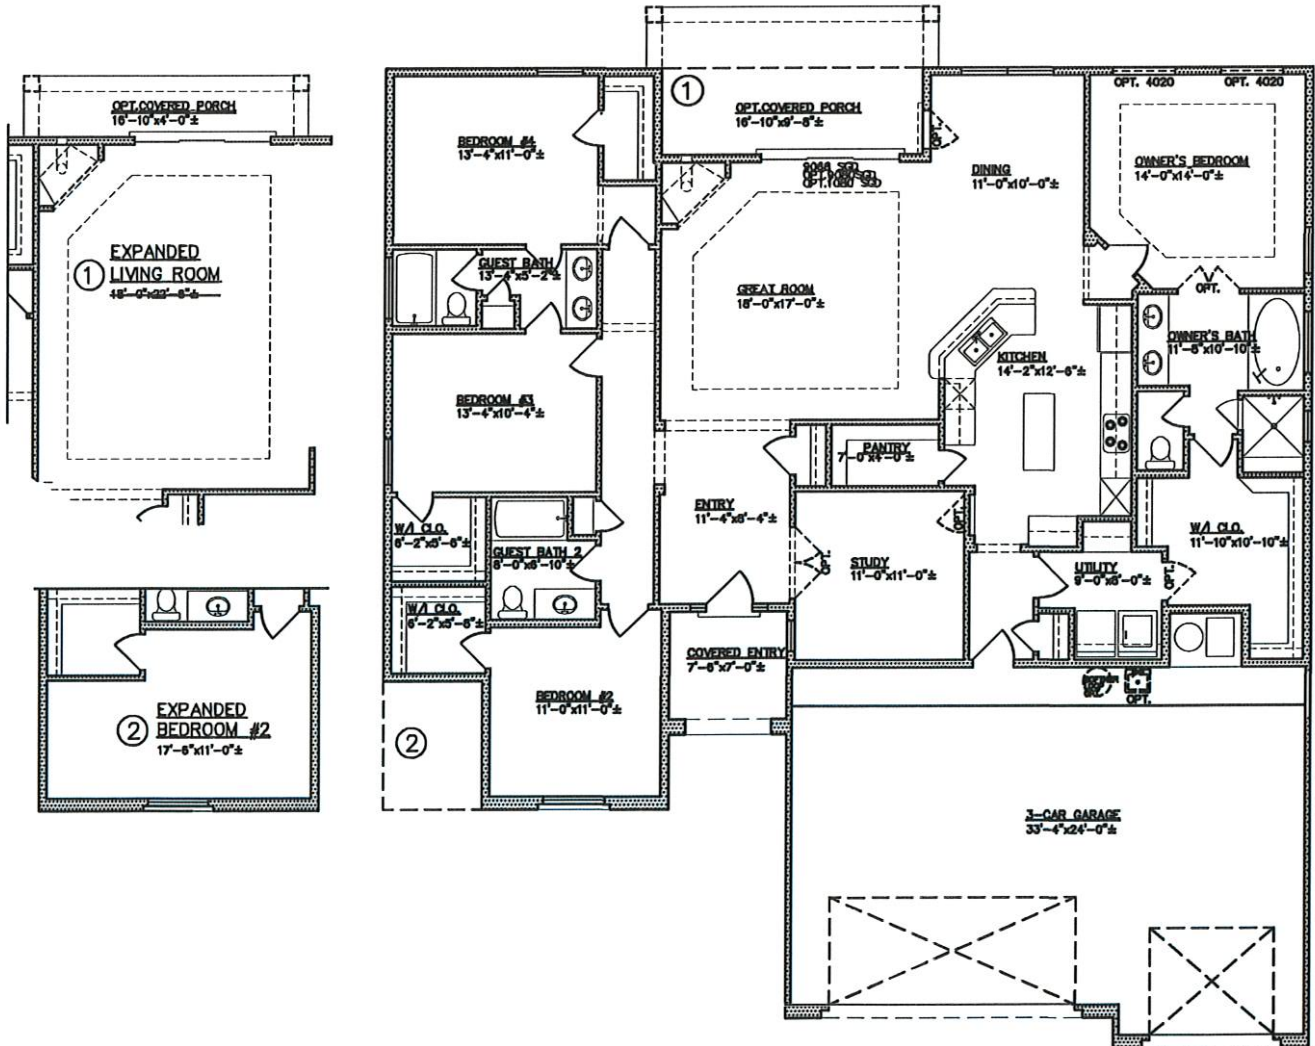

## Royal Wulff

2326 square feet

All square footage is approximate. Renderings are conceptions and may vary slightly from actual home. Windows may vary with exterior design. Homes may be built reverse of plans shown, depending on site conditions. Minor architectural changes may be made from time to time at the option of the builder. Model homes may feature upgrade options at additional expense. Pricing, included features and available floor plans subject to change without notice or obligation. Please consult your Sales Professional for details.