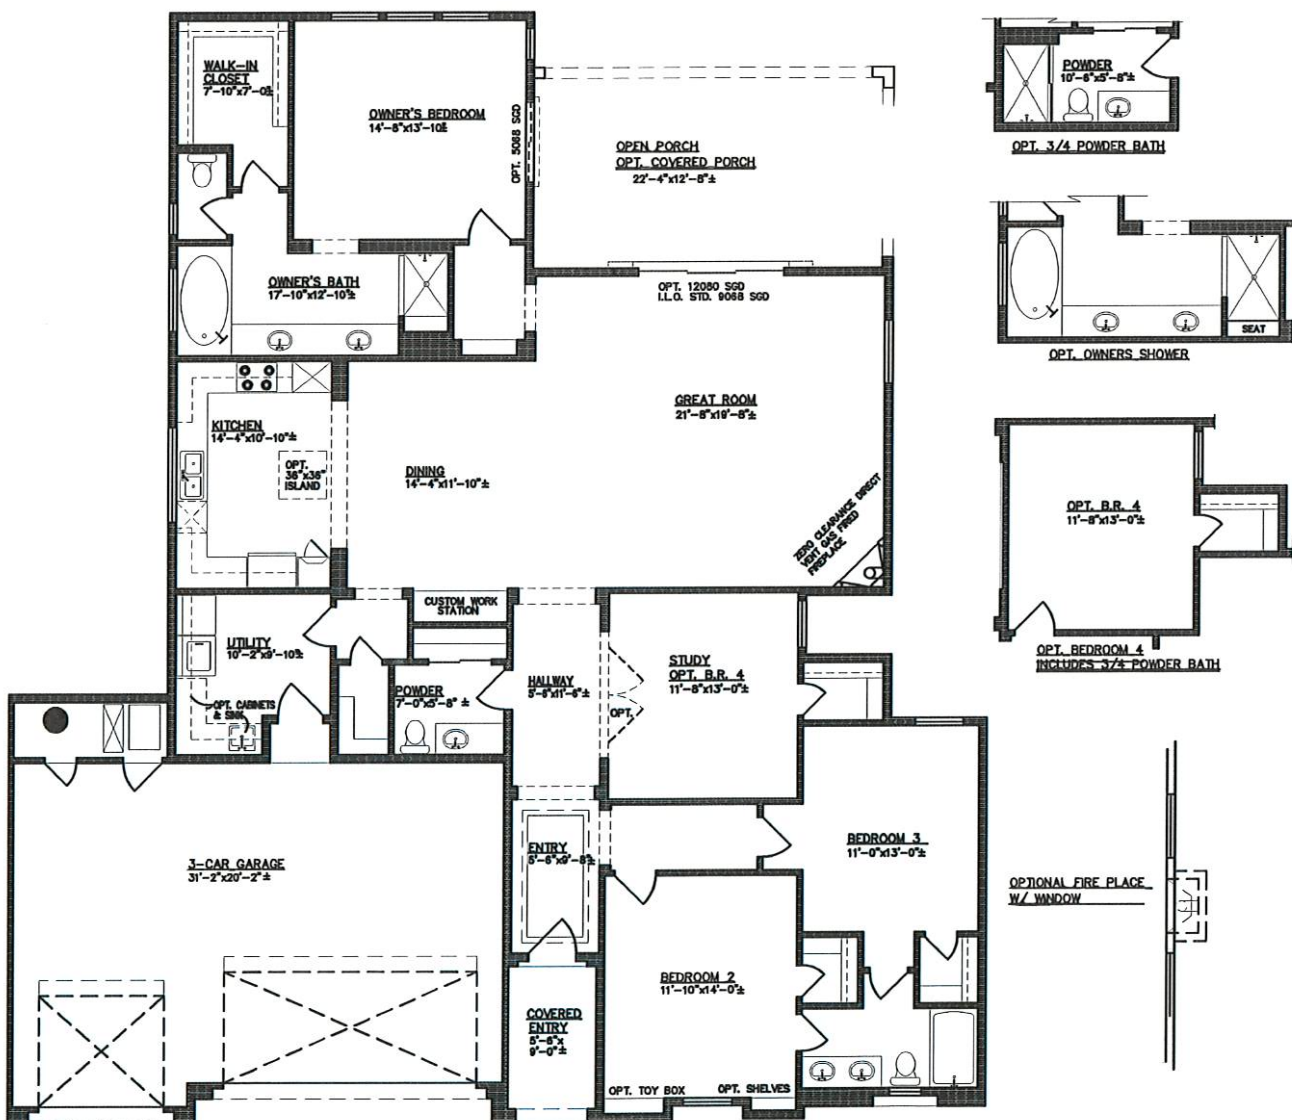

## King Fisher

2386 square feet

All square footage is approximate. Renderings are conceptions and may vary slightly from actual home. Windows may vary with exterior design. Homes may be built reverse of plans shown, depending on site conditions. Minor architectural changes may be made from time to time at the option of the builder. Model homes may feature upgrade options at additional expense. Pricing, included features and available floor plans subject to change without notice or obligation. Please consult your Sales Professional for details.