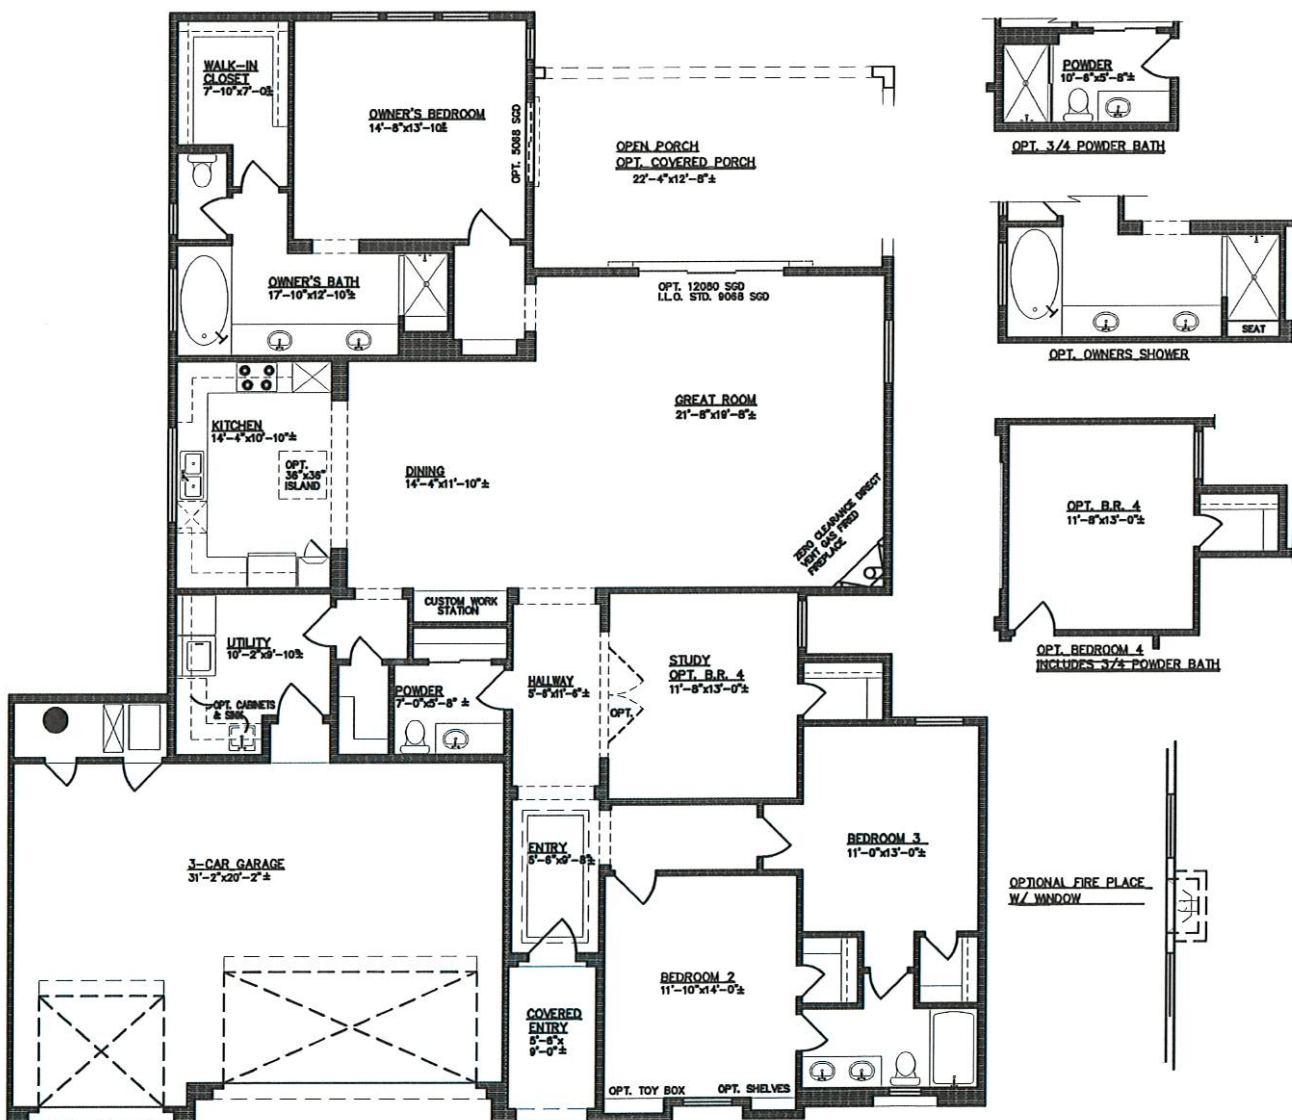

King Fisher

2386 square feet

All square footage is approximate. Renderings are conceptions and may vary slightly from actual home. Windows may vary with exterior design. Homes may be built reverse of plans shown, depending on site conditions. Minor architectural changes may be made from time to time at the option of the builder. Model homes may feature upgrade options at additional expense. Pricing, included features and available floor plans subject to change without notice or obligation. Please consult your Sales Professional for details.