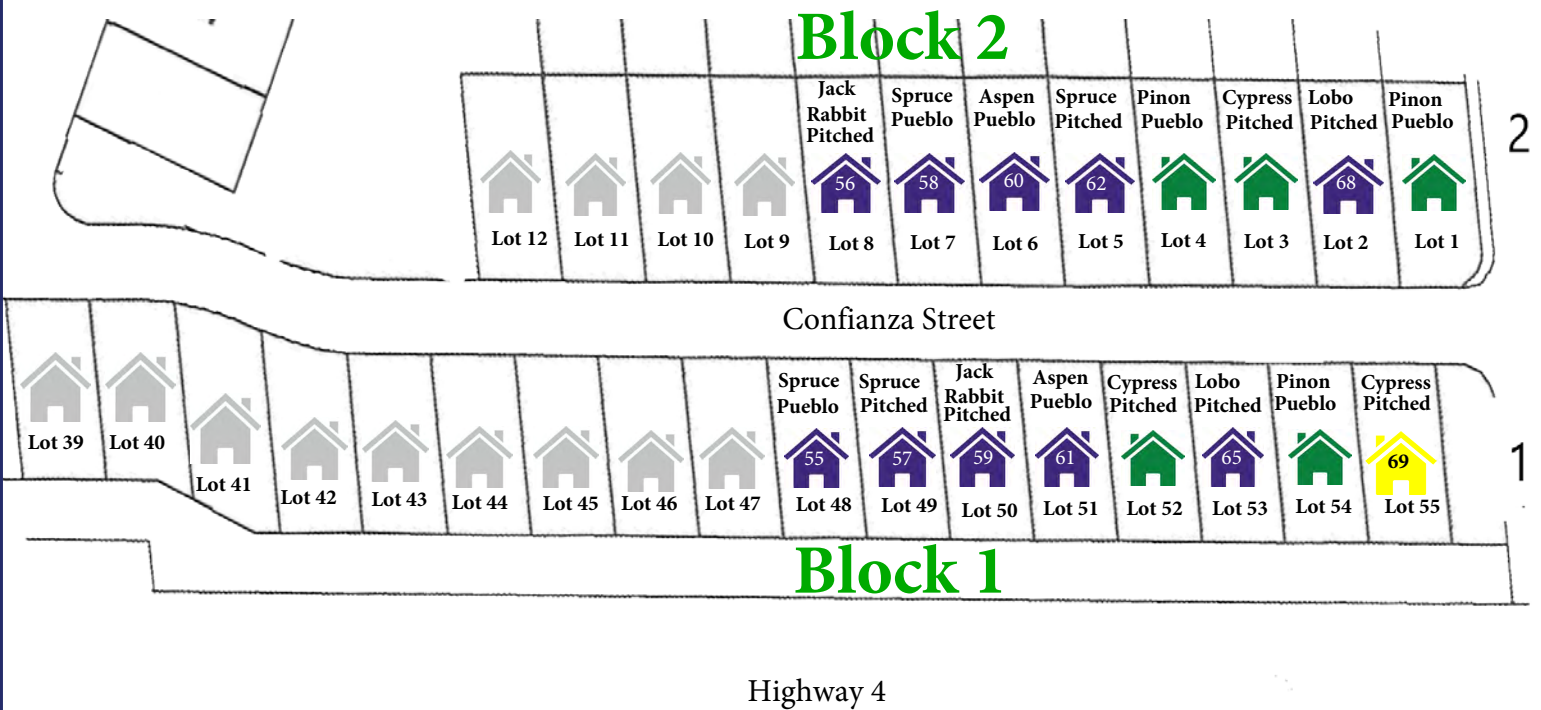

Mirador

A White Rock Community

Phase 2 - 60ft Lots

FUTURE
RELEASE

RAYLEE
DESIGNED
INVENTORY

SOLD

MODEL