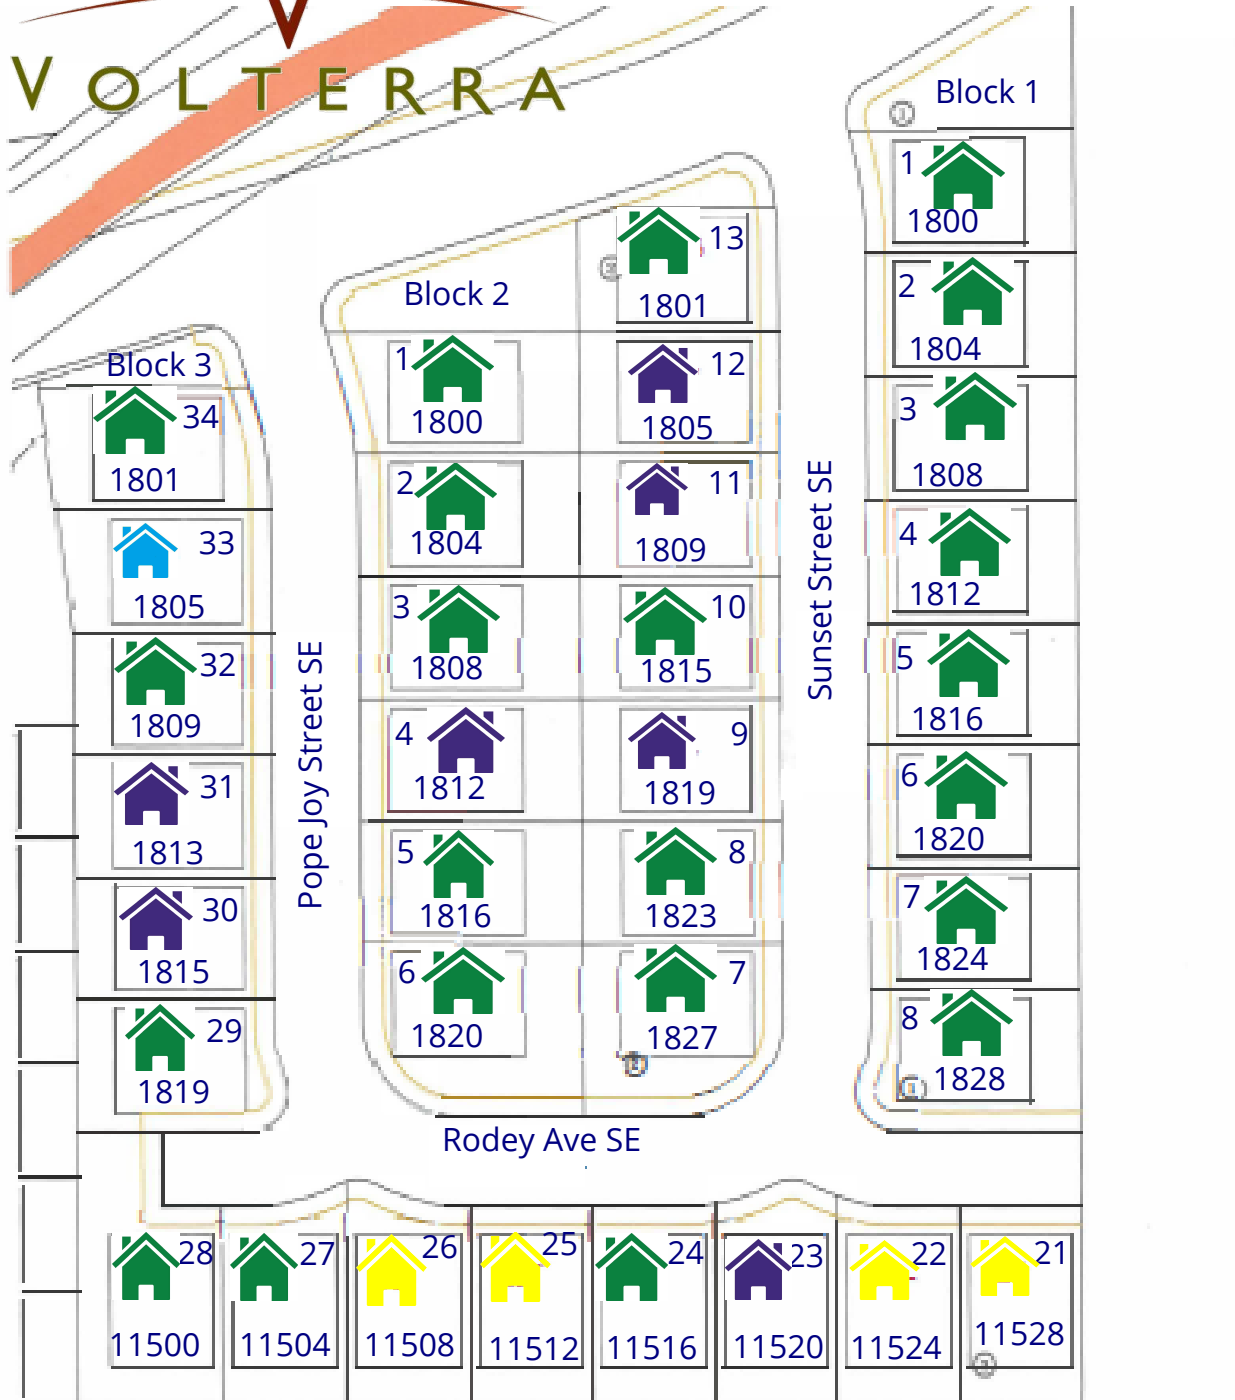

VOLTERRA

Volterra is a HOA Governed Community. Lot Premiums may apply to available lots. All lots subject to prior sale, and reside within Volterra Public Improvement District. Please consult your RayLee Sales Agent regarding lot premiums and available lots. Model home locations subject to change at sellers discretion.