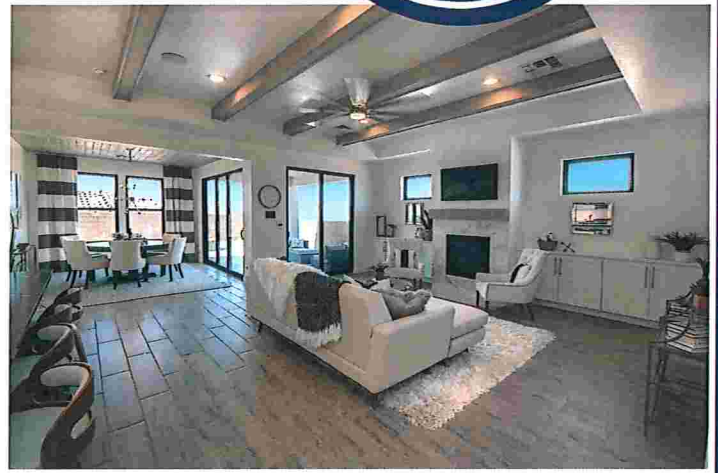

RayLee Homes

A NEW GENERATION

Welcome to RayLee Homes!
Thank you for taking the time to view our beautiful homes in Volterra

VOLTERRA

Classic Collection

	Sq Ft	Stories	Bedrooms	Bath	Pitched or Tuscan
Antelope	1653	1	3	2	\$ 394,990
Cougar	1860	2	3 or 4	2.5	\$ 406,990
Javelina	1893	1	3	2	\$ 411,990
Lobo	2009	1	3 or 4	2.5	\$ 429,990
Cypress	2114	1	3 or 4	2 or 3	\$ 461,990
Jack Rabbit	2596	2	3 or 4	2 or 3	\$ 467,990