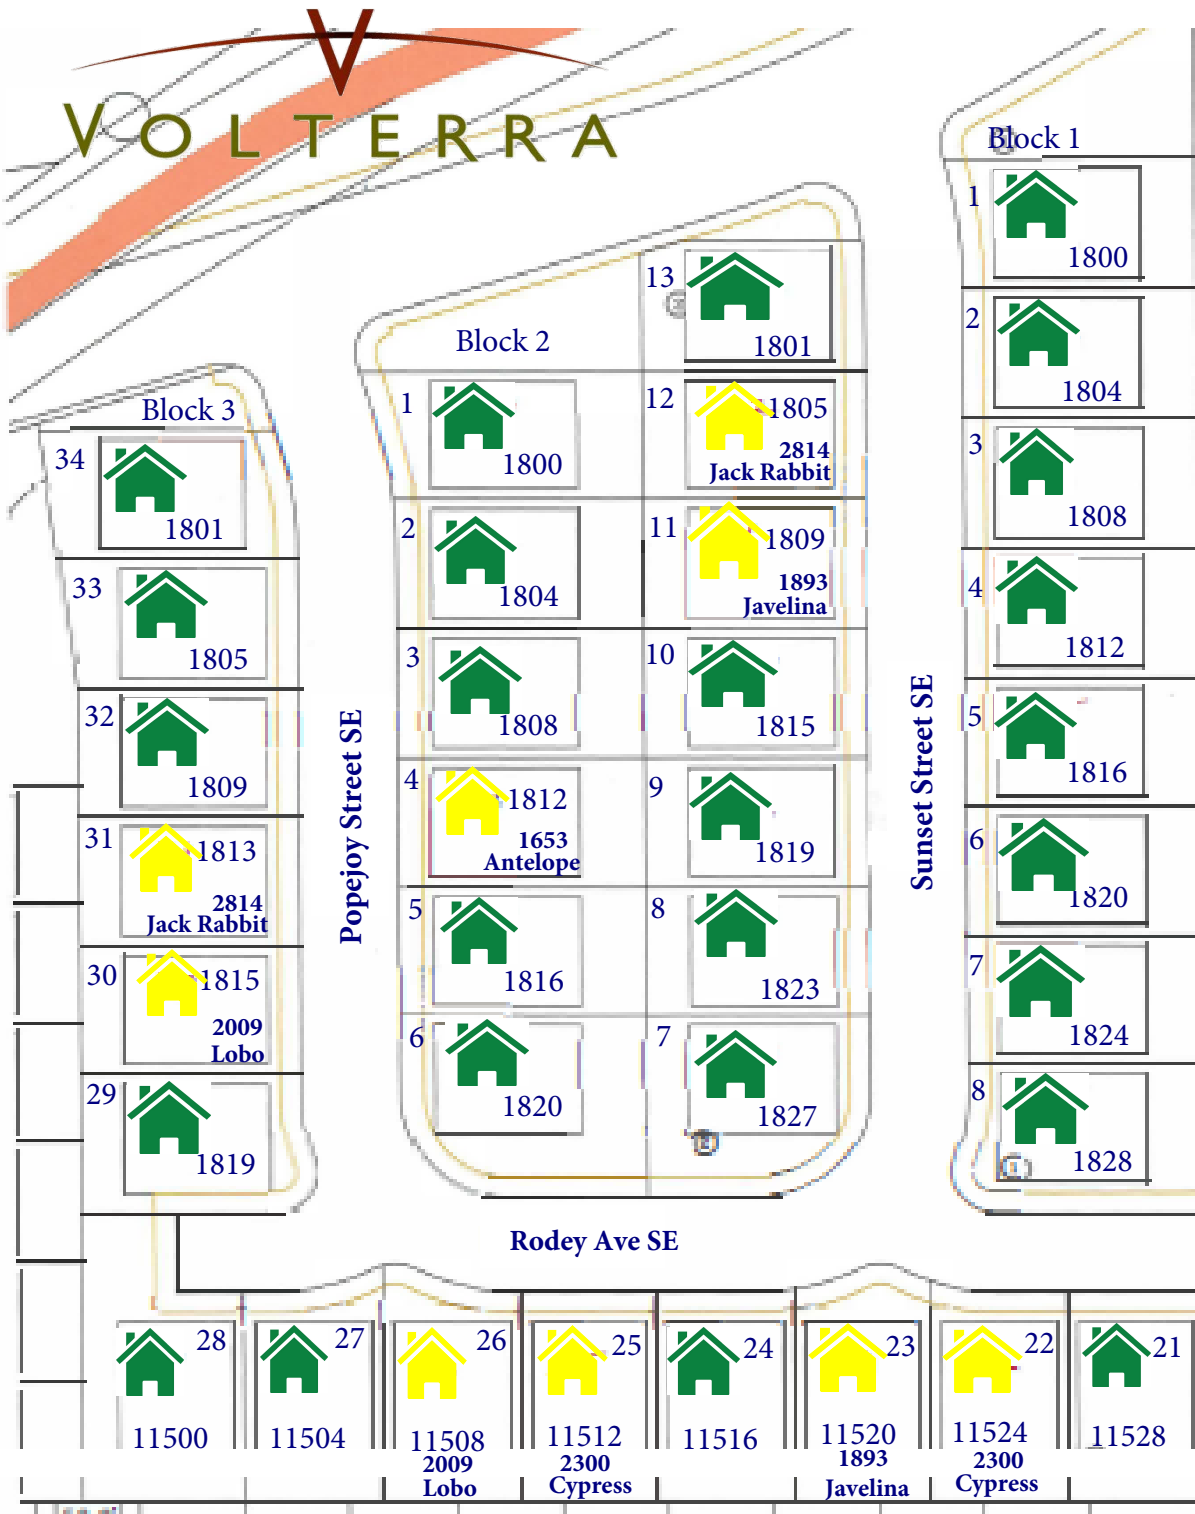

# VOLTERRA

Inventory

Sold

Volterra is a HOA Governed Community. Lot Premiums may apply to available lots. All lots subject to prior sale, and reside within Volterra Public Improvement District. Please consult your RayLee Sales Agent regarding lot premiums and available lots. Model home locations subject to change at sellers discretion.