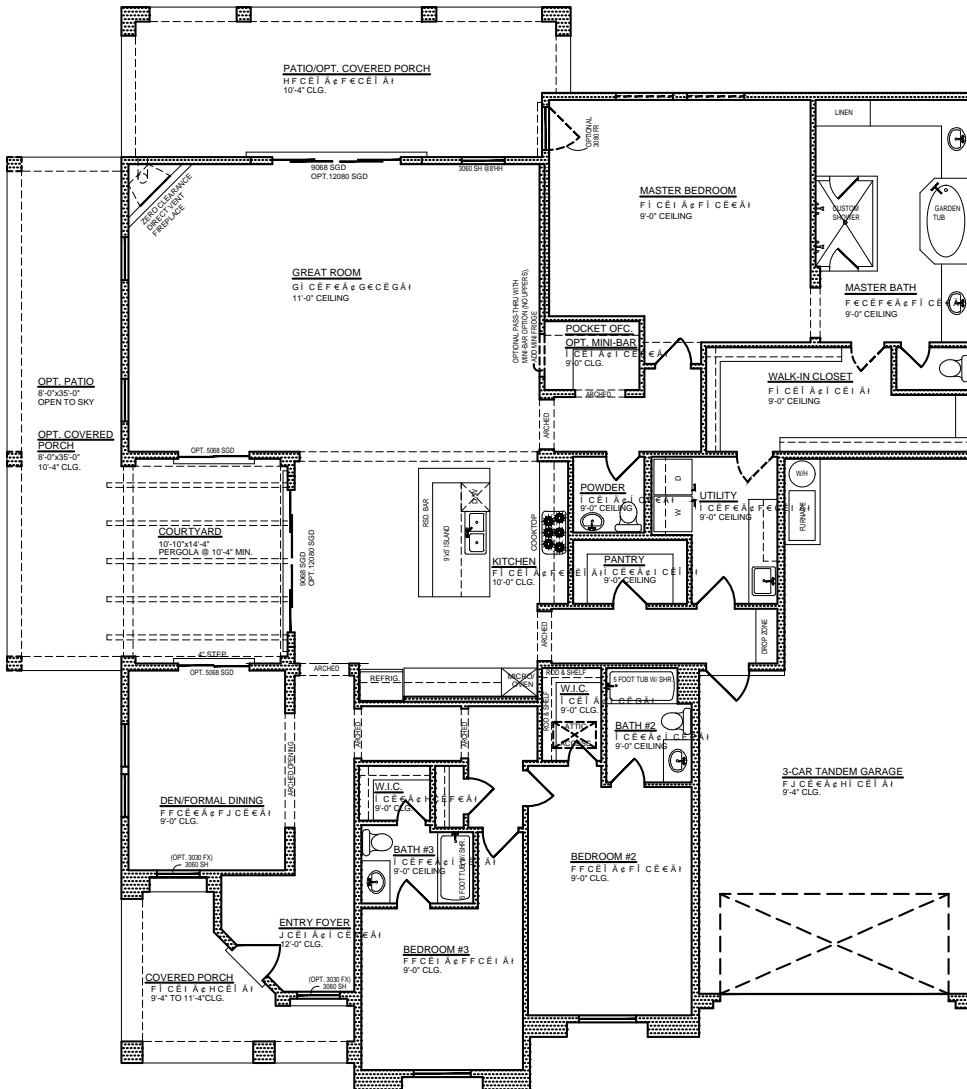

RayLee

LUXURY HOMES

Crystal Caddis

Square Feet 2917

PRELIMINARY

OPTIONAL 4TH BEDROOM

All square footage is approximate. Renderings are conceptions and may vary slightly from actual home. Windows may vary with exterior design. Homes may be built reverse of plans shown, depending on site conditions. Minor architectural changes may be made from time to time at the option of the builder. Model homes may feature upgrade options at additional expense. Pricing, included features and available floor plans subject to change without notice or obligation. Please consult your Sales Professional for details.