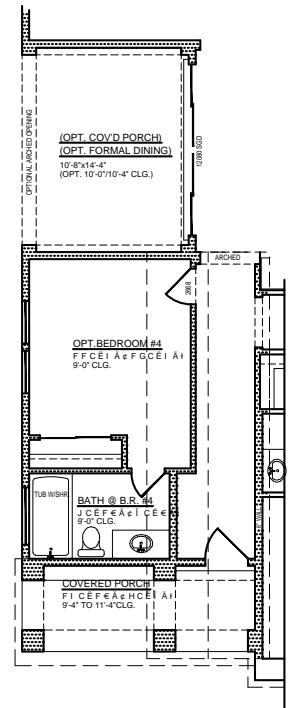

RayLee

LUXURY HOMES

Crystal Caddis

Square Feet 2917

PRELIMINARY

OPTIONAL 4TH BEDROOM

All square footage is approximate. Renderings are conceptions and may vary slightly from actual home. Windows may vary with exterior design. Homes may be built reverse of plans shown, depending on site conditions. Minor architectural changes may be made from time to time at the option of the builder. Model homes may feature upgrade options at additional expense. Pricing, included features and available floor plans subject to change without notice or obligation. Please consult your Sales Professional for details.