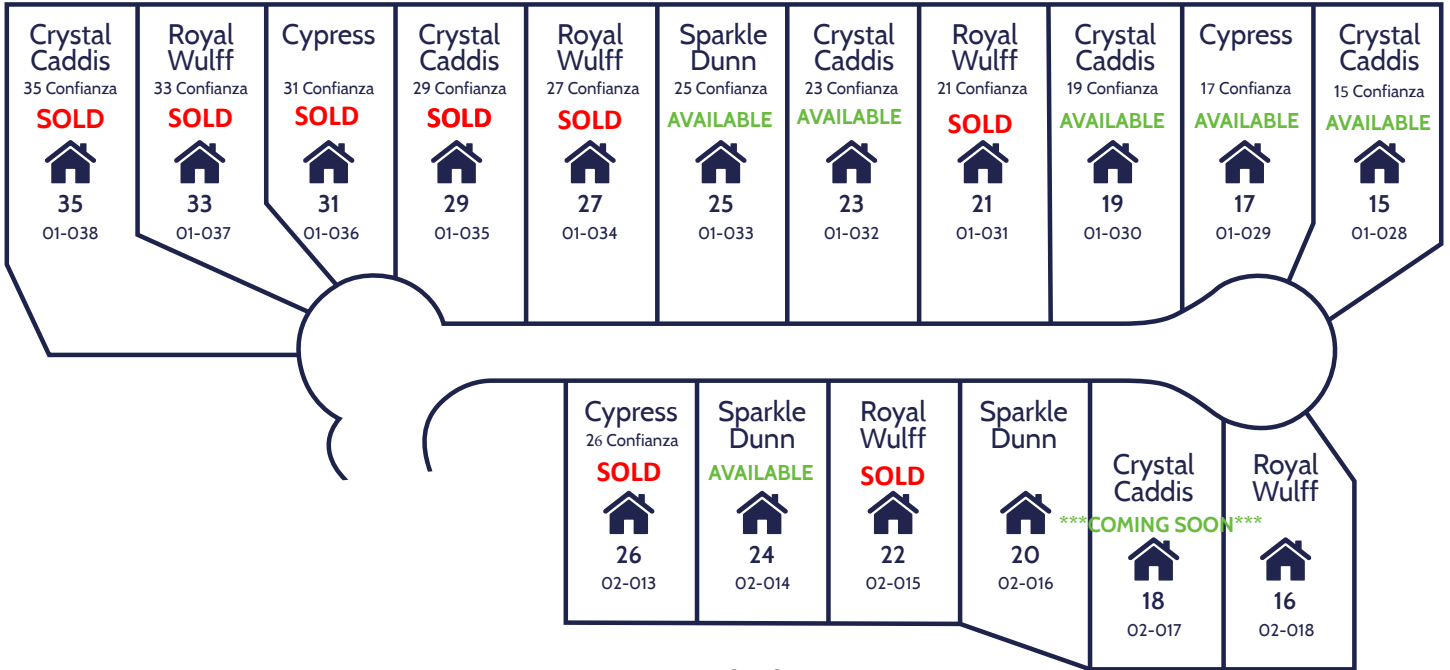

MIRADOR

The Luxury Collection

70ft. Estate Lots

Block 1

Block 2

Mirador is a HOA Governed Community. Lot Premiums may apply to available lots. All lots subject to prior sale, and reside within Mirador Public Improvement District. Please consult your RayLee Sales Agent regarding lot premiums and availability.

Effective 6.20.2024

RAYLEEHOUSES.COM