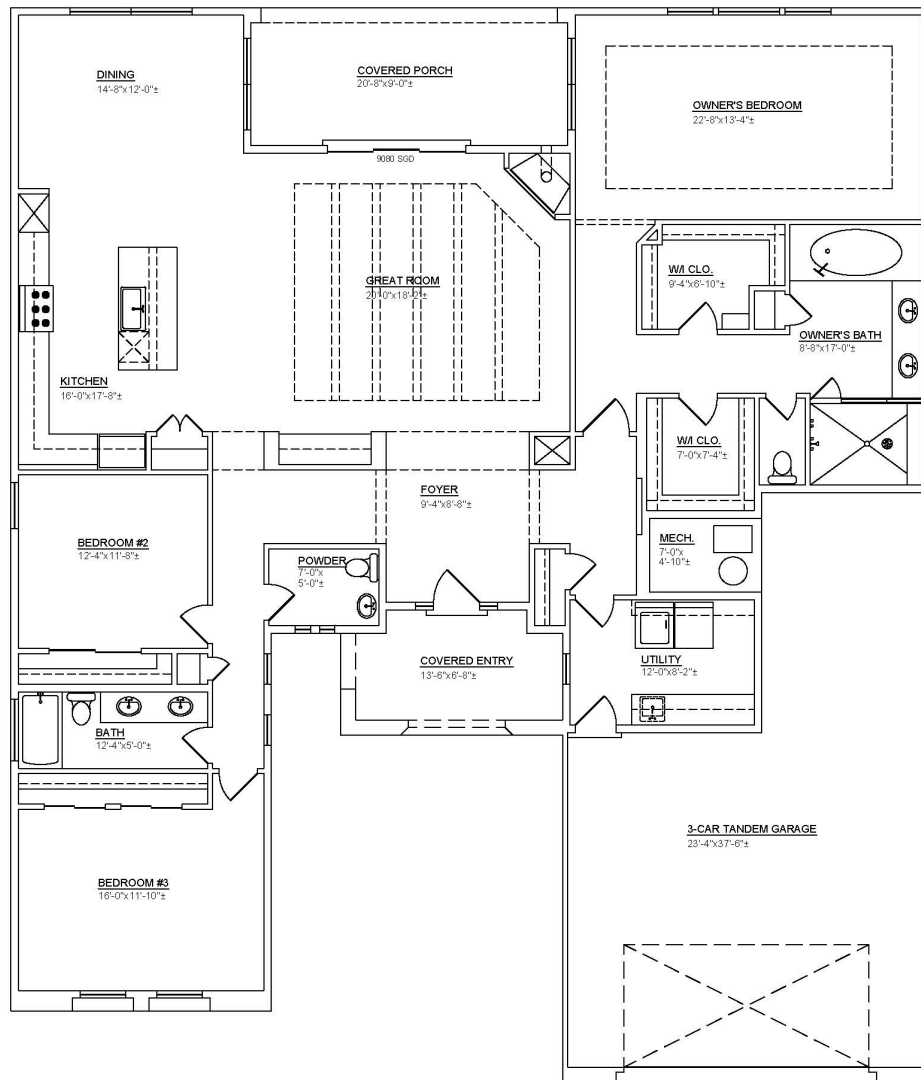

## Sparkle Dunn

Square Feet 2609

Mirador

**\*PRELIMINARY\***

All square footage is approximate. Renderings are conceptions and may vary slightly from actual home. Windows may vary with exterior design. Homes may be built reverse of plans shown, depending on site conditions. Minor architectural changes may be made from time to time at the option of the builder. Model homes may feature upgrade options at additional expense. Pricing, included features and available floor plans subject to change without notice or obligation. Please consult your Sales Professional for details.