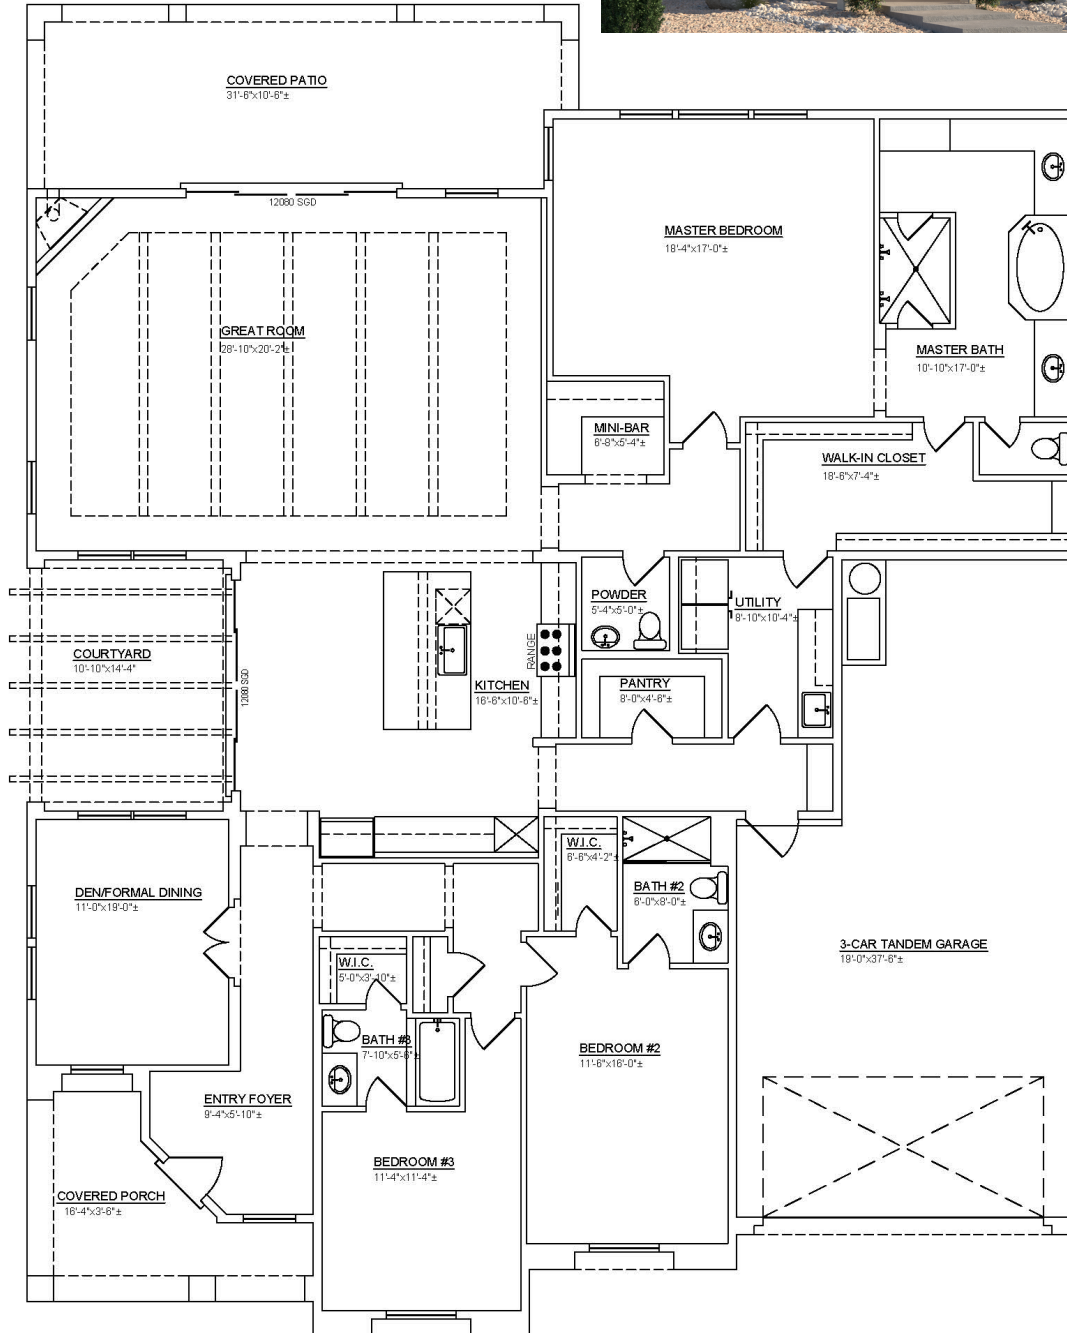

Crystal Caddis

2917 Square Feet

Mirador

PRELIMINARY

All square footage is approximate. Renderings are conceptions and may vary slightly from actual home. Windows may vary with exterior design. Homes may be built reverse of plans shown, depending on site conditions. Minor architectural changes may be made from time to time at the option of the builder. Model homes may feature upgrade options at additional expense. Pricing, included features and available floor plans subject to change without notice or obligation. Please consult your Sales Professional for details.