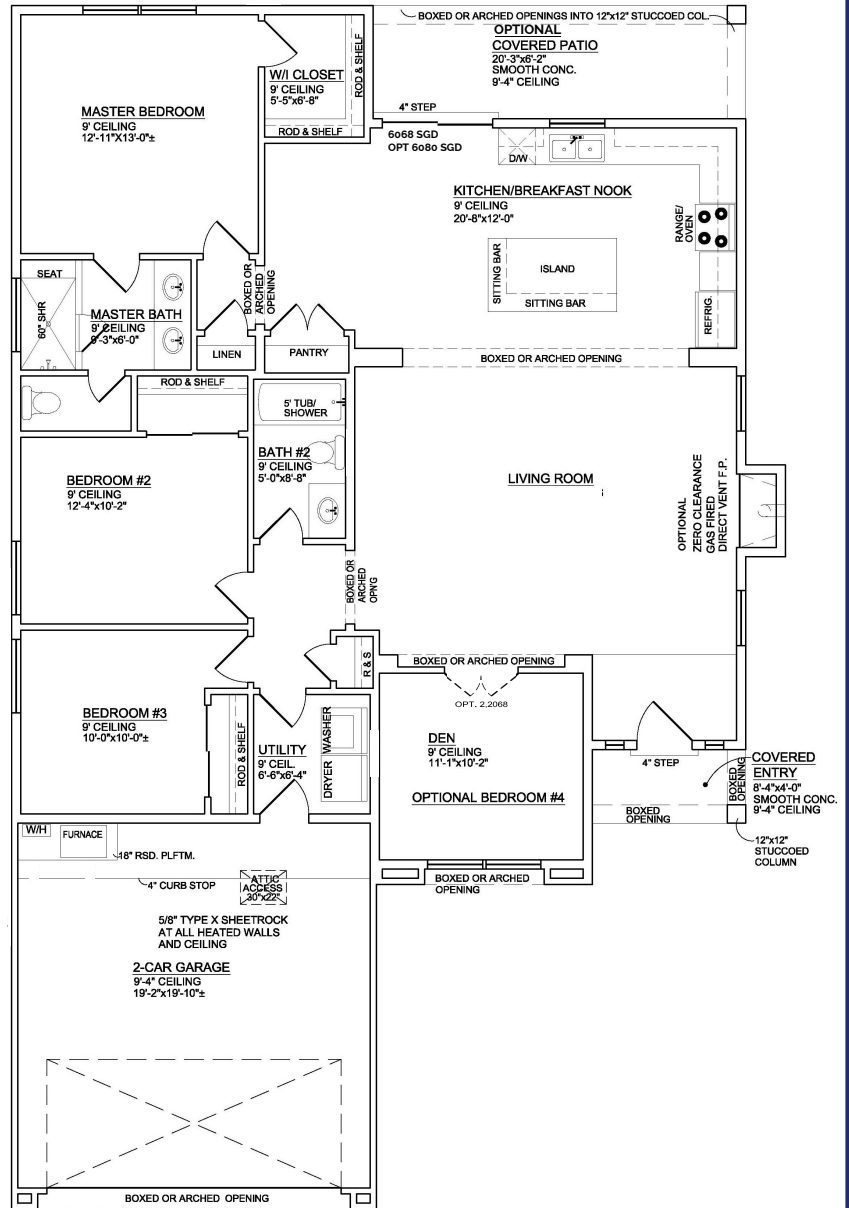

FRONT ELEVATION - CONTEMPORARY *

Antelope

Square Feet 1653

Lomas Encantadas

PRELIMINARY

FRONT ELEVATION - TUSCAN *

FRONT ELEVATION - TUSCAN W/
EXPANDED FRONT PORCH OPTION *

OPTIONAL EXPANDED COVERED ENTRY

OPTIONAL BEDROOM #4

4.23.19

*Elevations show optional garage and front doors

All square footage is approximate. Renderings are conceptions and may vary slightly from actual home. Windows may vary with exterior design. Homes may be built reverse of plans shown, depending on site conditions. Minor architectural changes may be made from time to time at the option of the builder. Model homes may feature upgrade options at additional expense. Pricing, included features and available floor plans subject to change without notice or obligation. Please consult your Sales Professional for details.