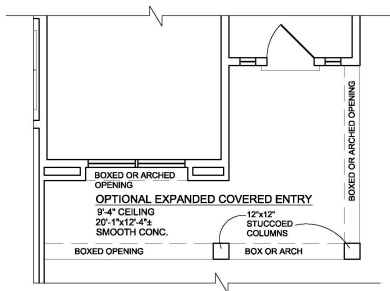

FRONT ELEVATION - CONTEMPORARY *

Antelope

Square Feet 1653

Lomas Encantadas

PRELIMINARY

FRONT ELEVATION - TUSCAN *

FRONT ELEVATION - TUSCAN W/
EXPANDED FRONT PORCH OPTION *

OPTIONAL EXPANDED COVERED ENTRY

OPTIONAL BEDROOM #4

4.23.19

*Elevations show optional garage and front doors

All square footage is approximate. Renderings are conceptions and may vary slightly from actual home. Windows may vary with exterior design. Homes may be built reverse of plans shown, depending on site conditions. Minor architectural changes may be made from time to time at the option of the builder. Model homes may feature upgrade options at additional expense. Pricing, included features and available floor plans subject to change without notice or obligation. Please consult your Sales Professional for details.