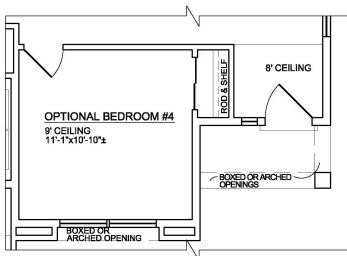

FRONT ELEVATION - CONTEMPORARY *

Antelope

Square Feet 1653

Lomas Encantadas

PRELIMINARY

FRONT ELEVATION - TUSCAN *

FRONT ELEVATION - TUSCAN W/
EXPANDED FRONT PORCH OPTION *

OPTIONAL EXPANDED COVERED ENTRY

OPTIONAL BEDROOM #4

4.23.19

*Elevations show optional garage and front doors

All square footage is approximate. Renderings are conceptions and may vary slightly from actual home. Windows may vary with exterior design. Homes may be built reverse of plans shown, depending on site conditions. Minor architectural changes may be made from time to time at the option of the builder. Model homes may feature upgrade options at additional expense. Pricing, included features and available floor plans subject to change without notice or obligation. Please consult your Sales Professional for details.