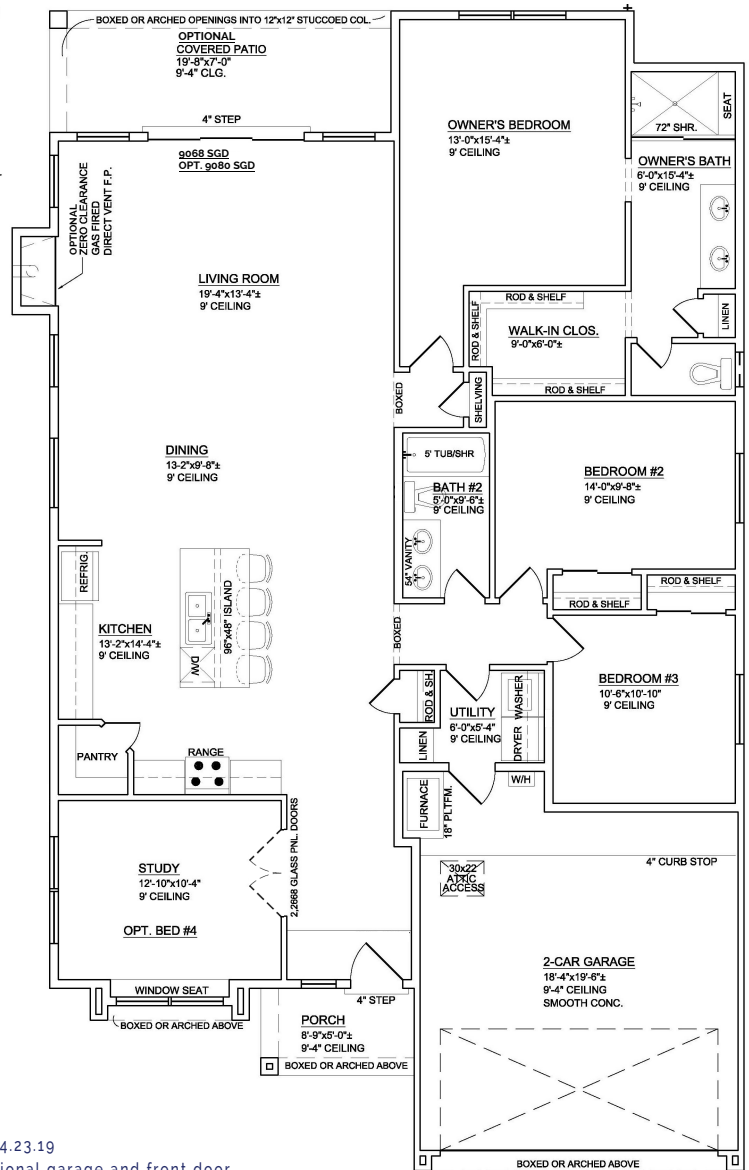

## Javelina

1893 Square Feet

Lomas Encantadas

OMIT WINDOW W/ 4TH BEDROOM OPTION  
**FRONT ELEVATION - CONTEMPORARY \***

OMIT WINDOW W/ 4TH BEDROOM OPTION  
**FRONT ELEVATION - TUSCAN \***

**OPT. BEDROOM #4 PLAN**

4.23.19

\*Elevations show optional garage and front door

All square footage is approximate. Renderings are conceptions and may vary slightly from actual home. Windows may vary with exterior design. Homes may be built reverse of plans shown, depending on site conditions. Minor architectural changes may be made from time to time at the option of the builder. Model homes may feature upgrade options at additional expense. Pricing, included features and available floor plans subject to change without notice or obligation. Please consult your Sales Professional for details.