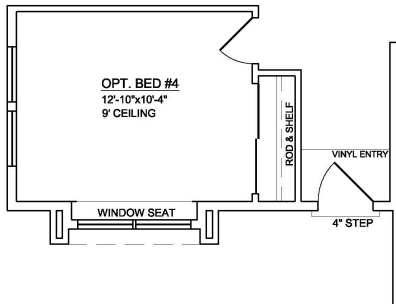

## Javelina

1893 Square Feet

Lomas Encantadas

OMIT WINDOW W/ 4TH BEDROOM OPTION  
**FRONT ELEVATION - CONTEMPORARY \***

OMIT WINDOW W/ 4TH BEDROOM OPTION  
**FRONT ELEVATION - TUSCAN \***

**OPT. BEDROOM #4 PLAN**

4.23.19

\*Elevations show optional garage and front door

All square footage is approximate. Renderings are conceptions and may vary slightly from actual home. Windows may vary with exterior design. Homes may be built reverse of plans shown, depending on site conditions. Minor architectural changes may be made from time to time at the option of the builder. Model homes may feature upgrade options at additional expense. Pricing, included features and available floor plans subject to change without notice or obligation. Please consult your Sales Professional for details.