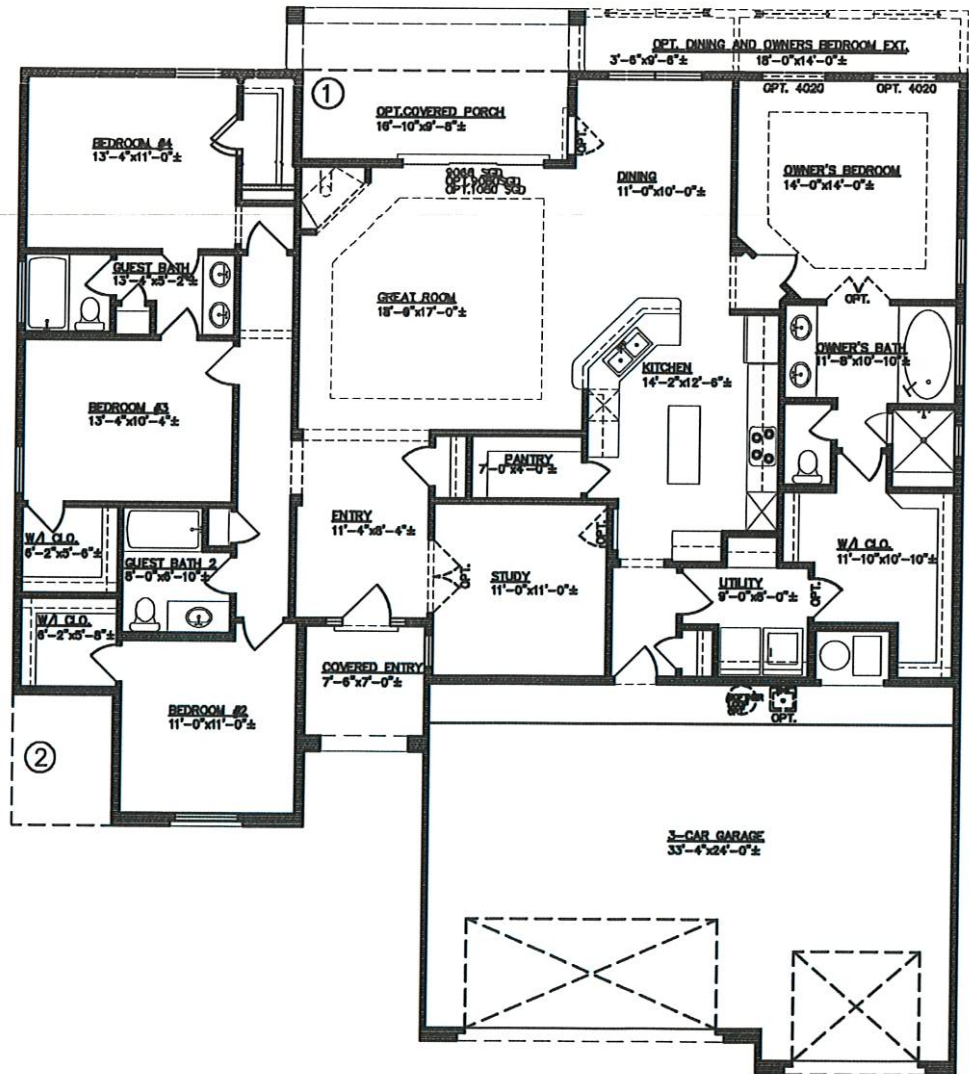

Royal Wulff

2326 square feet

All square footage is approximate. Renderings are conceptions and may vary slightly from actual home. Windows may vary with exterior design. Homes may be built reverse of plans shown, depending on site conditions. Minor architectural changes may be made from time to time at the option of the builder. Model homes may feature upgrade options at additional expense. Pricing, included features and available door plans subject to change without notice or obligation. Please consult your Sales Professional for details.