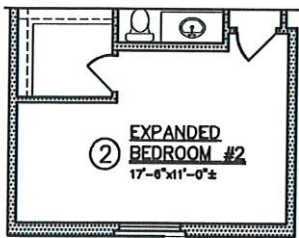

Royal Wulff

2326 square feet

All square footage is approximate. Renderings are conceptions and may vary slightly from actual home. Windows may vary with exterior design. Homes may be built reverse of plans shown, depending on site conditions. Minor architectural changes may be made from time to time at the option of the builder. Model homes may feature upgrade options at additional expense. Pricing, included features and available door plans subject to change without notice or obligation. Please consult your Sales Professional for details.